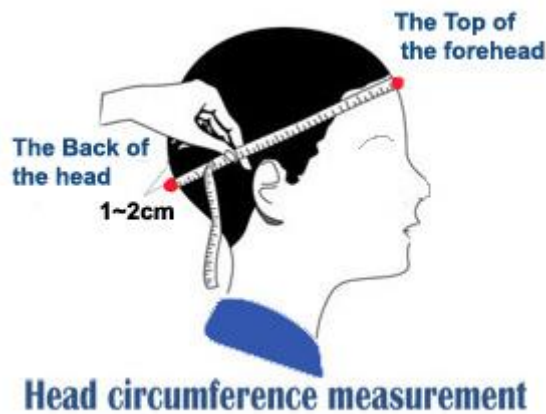

Uniform Sizing Guide

Shirt Sizes

Kids	4	6	8	10	12	14	16
Chest (cm)	39	41	43	45	47	48	50.5

Adults	XS	S	M	L	XL	2XL	3XL	4XL	5XL
Chest (cm)	51	54	57	60	63	66	69	73	77

Shorts Sizes

Kids	4K	6K	8K	10K	12K	14K	16K
Wait Relaxed (cm)	42	46	50	54	58	63	68

Adults	XS	S	M	L	XL	2XL	3XL	4XL	5XL
Wait Relaxed (cm)	62	66	70	74	78	82	87	92	97

Wide Brim Hat

Wide-Brim Hat (cm)	55	57	59	61
--------------------	----	----	----	----

How to measure for the correct hat size:

How to measure for the correct shirt size: